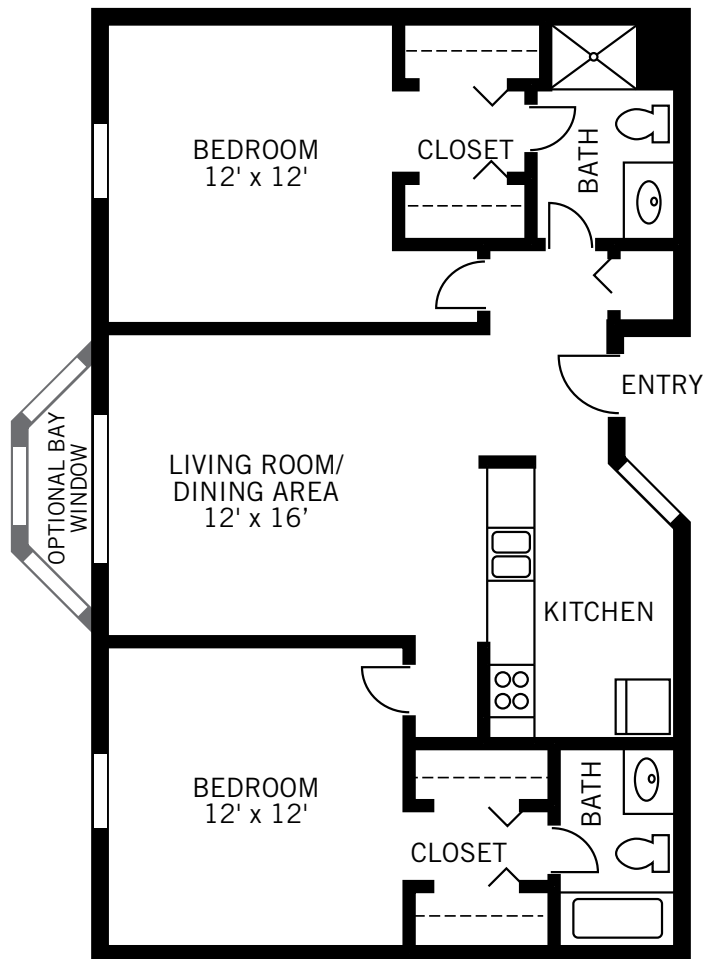

Floor plans are not to scale and are shown for comparative purposes only.
Actual apartment floor plans may have minor variations.

269-382-3546 | StoryPoint.com 🏠 & 🐾
StoryPoint Kalamazoo 1700 Bronson Way, Kalamazoo, MI 49009

STORYPOINT™
Senior Living

StoryPoint Kalamazoo

Independent Living

The Abbott
2 Bedroom / 2 Bath
810 - 852 Square Feet

Floor plans are not to scale and are shown for comparative purposes only.
Actual apartment floor plans may have minor variations.

269-382-3546 | StoryPoint.com 🏠 & 🐾
StoryPoint Kalamazoo | 1700 Bronson Way, Kalamazoo, MI 49009

STORYPOINT™
Senior Living

StoryPoint Kalamazoo

Independent Living

The Burdick
2 Bedroom / 2 Bath
918 - 942 Square Feet