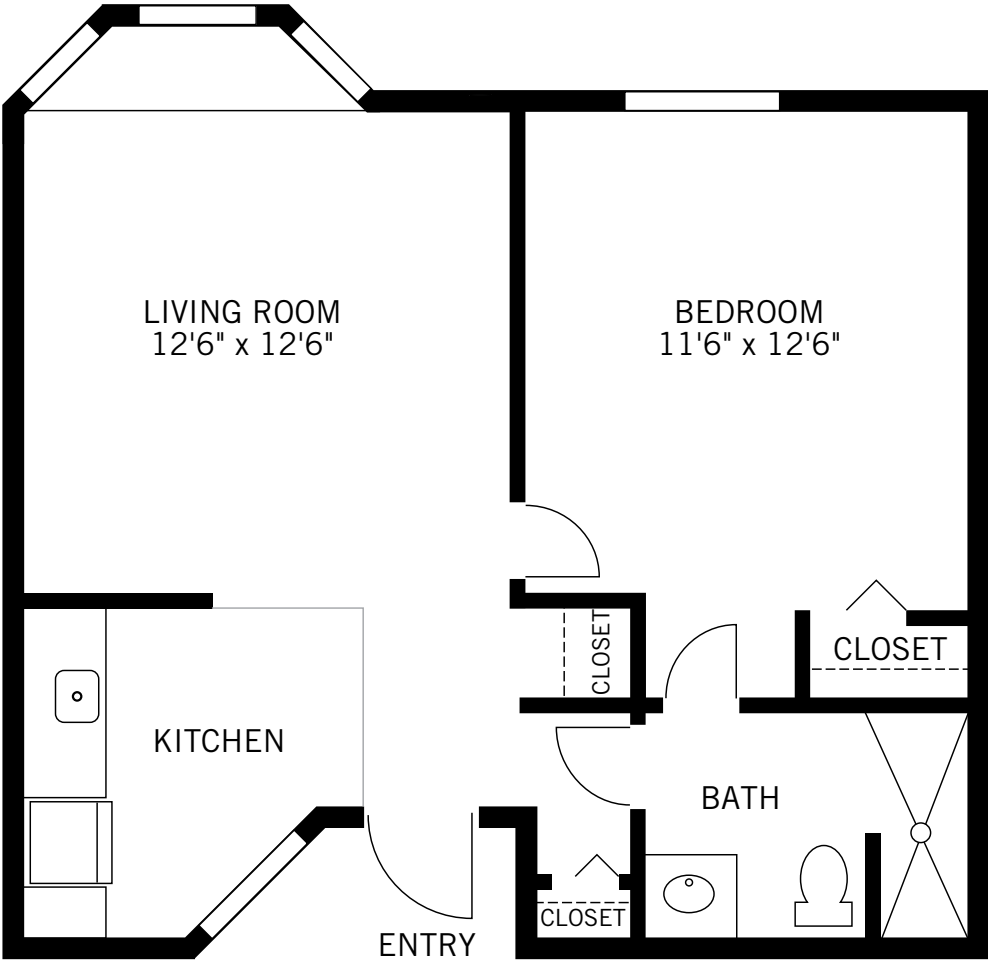

269-382-3546 | StoryPoint.com 🏠 & 🐾
StoryPoint Kalamazoo | 700 Bronson Way, Kalamazoo, MI 49009

STORYPOINT™
Senior Living

StoryPoint Kalamazoo

Assisted Living

The Stuart
Studio
430 Square Feet

Floor plans are not to scale and are shown for comparative purposes only. Actual apartment floor plans may have minor variations.

269-382-3546 | StoryPoint.com 🏠 & 🐾
StoryPoint Kalamazoo | 1700 Bronson Way, Kalamazoo, MI 49009

STORYPOINT™
Senior Living

StoryPoint Kalamazoo

Assisted Living

The Willow
Studio
430 Square Feet

Floor plans are not to scale and are shown for comparative purposes only. Actual apartment floor plans may have minor variations.

269-382-3546 | StoryPoint.com 🏠 & 🐾
StoryPoint Kalamazoo | 1700 Bronson Way, Kalamazoo, MI 49009

STORYPOINT™
Senior Living

StoryPoint Kalamazoo

Assisted Living

The Coats
1 Bedroom / 1 Bath
536 Square Feet

Floor plans are not to scale and are shown for comparative purposes only. Actual apartment floor plans may have minor variations.

269-382-3546 | StoryPoint.com 🏠 & 🐾
StoryPoint Kalamazoo | 700 Bronson Way, Kalamazoo, MI 49009