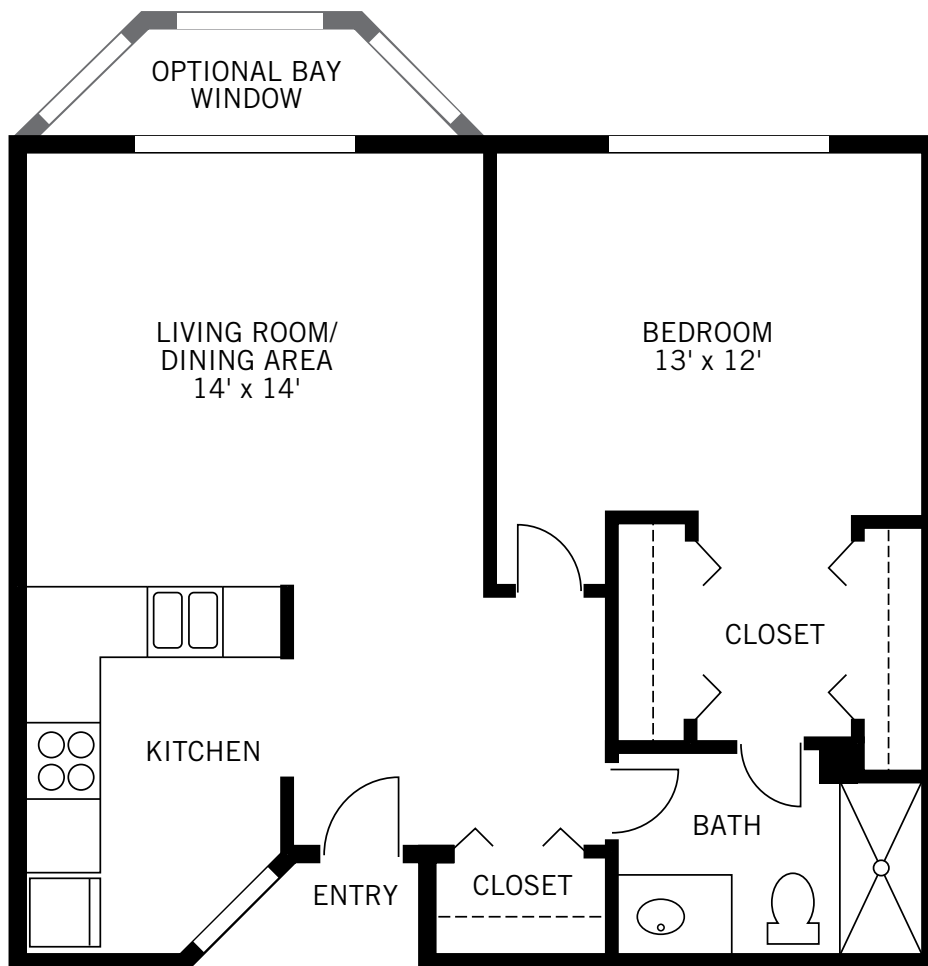

269-382-3546 | StoryPoint.com 🏠 & 🐾
StoryPoint Kalamazoo | 1700 Bronson Way, Kalamazoo, MI 49009

STORYPOINT™
Senior Living

StoryPoint Kalamazoo

Independent Living

The Huston
1 Bedroom / 1 Bath
594 - 626 Square Feet

Floor plans are not to scale and are shown for comparative purposes only.
Actual apartment floor plans may have minor variations.

269-382-3546 | StoryPoint.com 🏠 & 🐾
StoryPoint Kalamazoo | 1700 Bronson Way, Kalamazoo, MI 49009

STORYPOINT™
Senior Living

StoryPoint Kalamazoo

Independent Living

The Coleman
1 Bedroom / 1 Bath
689 - 712 Square Feet

Floor plans are not to scale and are shown for comparative purposes only.
Actual apartment floor plans may have minor variations.

269-382-3546 | StoryPoint.com 🏠 & 🐾
StoryPoint Kalamazoo | 1700 Bronson Way, Kalamazoo, MI 49009

STORYPOINT™
Senior Living

StoryPoint Kalamazoo

Independent Living

The Harrison
1 Bedroom / 1 Bath
725 Square Feet