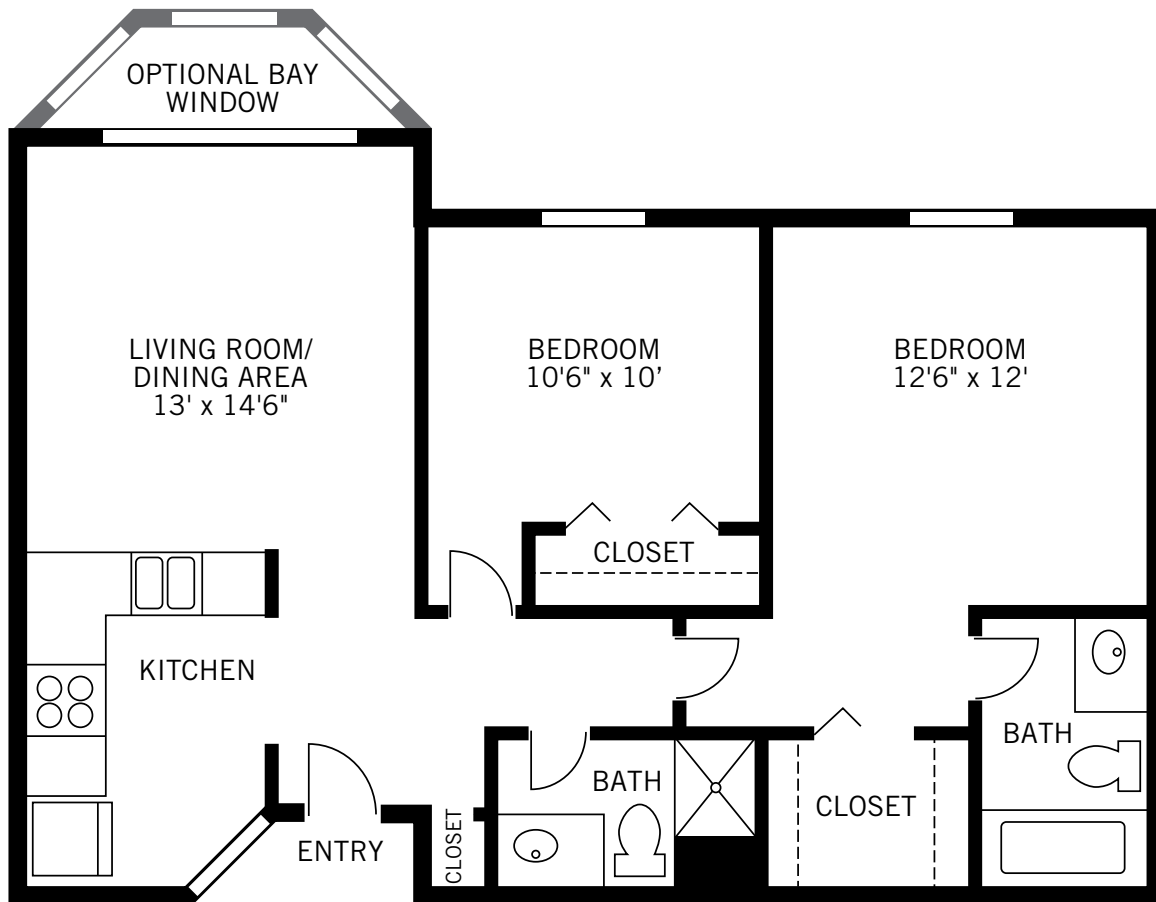

269-382-3546 | StoryPoint.com 🏠 & 🐾
StoryPoint Kalamazoo | 1700 Bronson Way, Kalamazoo, MI 49009

STORYPOINT™
Senior Living

StoryPoint Kalamazoo

Independent Living

The Harrison
1 Bedroom / 1 Bath
725 Square Feet

Floor plans are not to scale and are shown for comparative purposes only.
Actual apartment floor plans may have minor variations.

269-382-3546 | StoryPoint.com 🏠 & 🐾
StoryPoint Kalamazoo 1700 Bronson Way, Kalamazoo, MI 49009

STORYPOINT™
Senior Living

StoryPoint Kalamazoo

Independent Living

The Abbott
2 Bedroom / 2 Bath
810 - 852 Square Feet

Floor plans are not to scale and are shown for comparative purposes only.
Actual apartment floor plans may have minor variations.

269-382-3546 | StoryPoint.com 🏠 & 🐾
StoryPoint Kalamazoo | 1700 Bronson Way, Kalamazoo, MI 49009

STORYPOINT™
Senior Living

StoryPoint Kalamazoo

Independent Living

The Burdick
2 Bedroom / 2 Bath
918 - 942 Square Feet