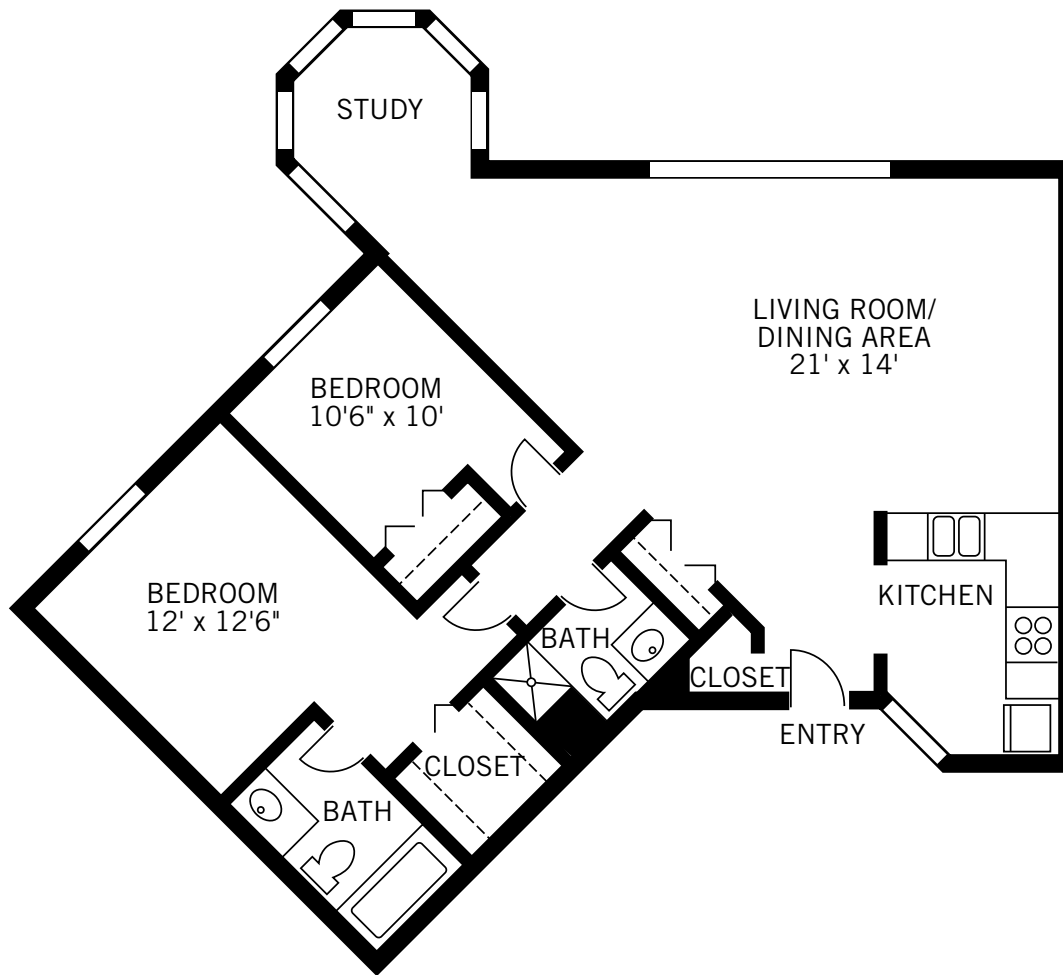

STORYPOINT™
Senior Living

StoryPoint Kalamazoo

Independent Living

The Abbott
2 Bedroom / 2 Bath
810 - 852 Square Feet

Floor plans are not to scale and are shown for comparative purposes only.
Actual apartment floor plans may have minor variations.

269-382-3546 | StoryPoint.com 🏠 & 🐾
StoryPoint Kalamazoo | 1700 Bronson Way, Kalamazoo, MI 49009

STORYPOINT™
Senior Living

StoryPoint Kalamazoo

Independent Living

The Burdick
2 Bedroom / 2 Bath
918 - 942 Square Feet

Floor plans are not to scale and are shown for comparative purposes only.
Actual apartment floor plans may have minor variations.

269-382-3546 | StoryPoint.com 🏠 & 🐾
StoryPoint Kalamazoo 1700 Bronson Way, Kalamazoo, MI 49009

STORYPOINT™
Senior Living

StoryPoint Kalamazoo

Independent Living

The Gilbert
2 Bedroom / 2 Bath
1,100 Square Feet

Floor plans are not to scale and are shown for comparative purposes only.
Actual apartment floor plans may have minor variations.