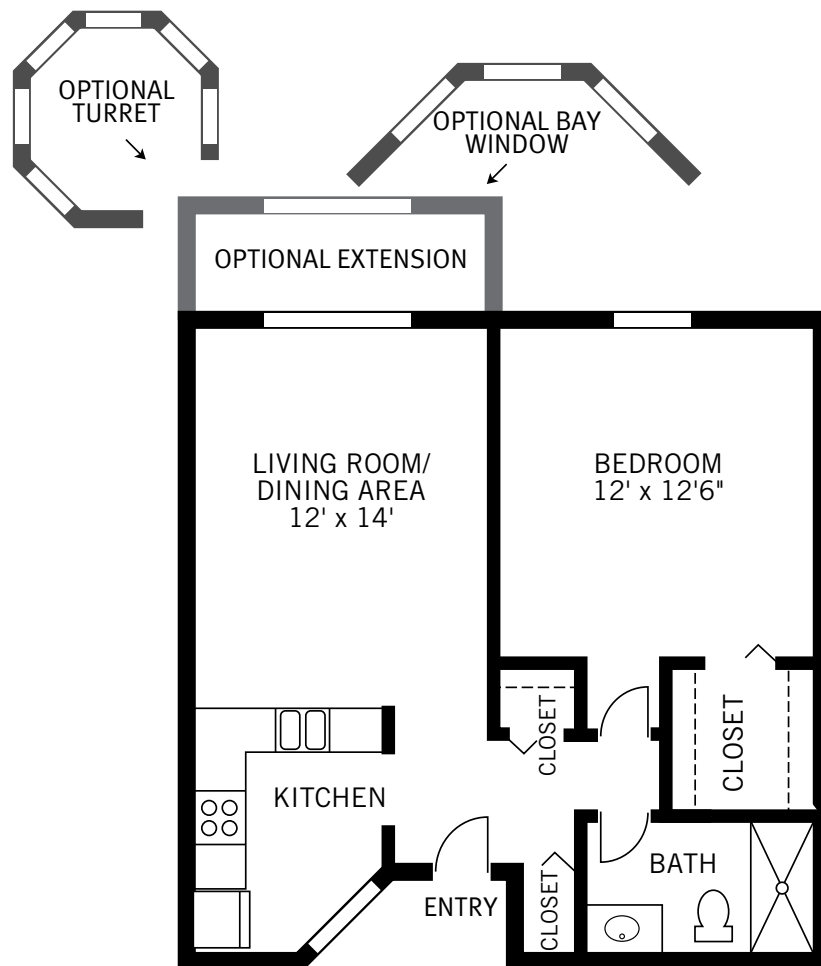

Floor plans are not to scale and are shown for comparative purposes only.
Actual apartment floor plans may have minor variations.

269-382-3546 | StoryPoint.com 🏠 & 🐾
StoryPoint Kalamazoo | 1700 Bronson Way, Kalamazoo, MI 49009

269-382-3546 | StoryPoint.com 🏠 & 🐾
StoryPoint Kalamazoo | 1700 Bronson Way, Kalamazoo, MI 49009

STORYPOINT™
Senior Living

StoryPoint Kalamazoo

Independent Living

The Vickers
Studio
423 - 444 Square Feet

Floor plans are not to scale and are shown for comparative purposes only.
Actual apartment floor plans may have minor variations.

269-382-3546 | StoryPoint.com 🏠 & 🐾
StoryPoint Kalamazoo | 1700 Bronson Way, Kalamazoo, MI 49009

STORYPOINT™
Senior Living

StoryPoint Kalamazoo

Independent Living

The Huston
1 Bedroom / 1 Bath
594 - 626 Square Feet