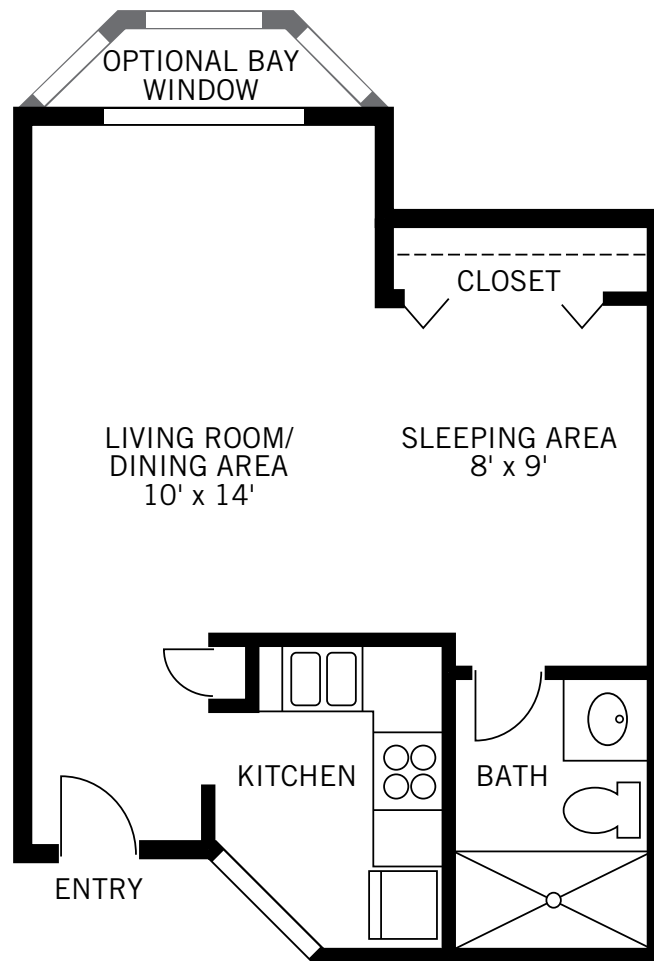

Floor plans are not to scale and are shown for comparative purposes only.
Actual apartment floor plans may have minor variations.

269-382-3546 | StoryPoint.com 🏠 & 🐾
StoryPoint Kalamazoo | 1700 Bronson Way, Kalamazoo, MI 49009

STORYPOINT™
Senior Living

StoryPoint Kalamazoo

Assisted Living

The Henderson
2 Bedroom / 2 Bath
1,100 Square Feet

Floor plans are not to scale and are shown for comparative purposes only.
Actual apartment floor plans may have minor variations.

269-382-3546 | StoryPoint.com 🏠 & 🐾
StoryPoint Kalamazoo | 1700 Bronson Way, Kalamazoo, MI 49009

STORYPOINT™
Senior Living

StoryPoint Kalamazoo

Independent Living

The Vickers
Studio
423 - 444 Square Feet

Floor plans are not to scale and are shown for comparative purposes only.
Actual apartment floor plans may have minor variations.

269-382-3546 | StoryPoint.com 🏠 & 🐾
StoryPoint Kalamazoo | 1700 Bronson Way, Kalamazoo, MI 49009

STORYPOINT™
Senior Living

StoryPoint Kalamazoo

Independent Living

The Huston
1 Bedroom / 1 Bath
594 - 626 Square Feet