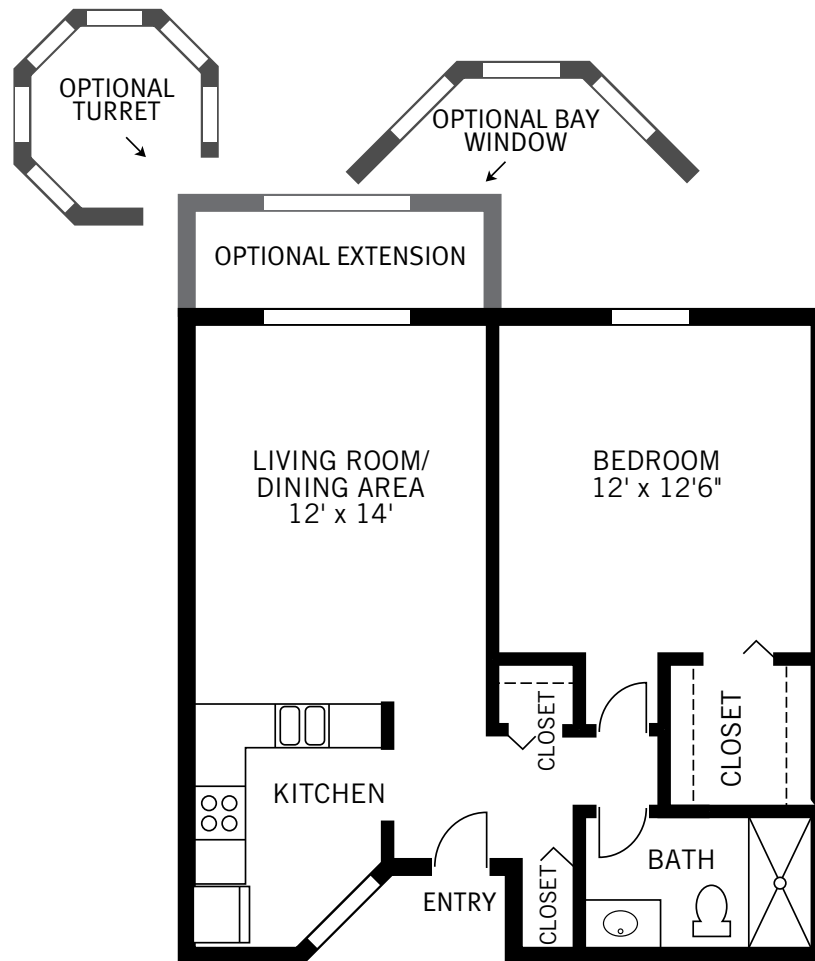

269-382-3546 | StoryPoint.com 🏠 & 🐾
StoryPoint Kalamazoo | 1700 Bronson Way, Kalamazoo, MI 49009

STORYPOINT™
Senior Living

StoryPoint Kalamazoo

Assisted Living

The Coats
1 Bedroom / 1 Bath
536 Square Feet

Floor plans are not to scale and are shown for comparative purposes only. Actual apartment floor plans may have minor variations.

269-382-3546 | StoryPoint.com 🏠 & 🐾
StoryPoint Kalamazoo | 700 Bronson Way, Kalamazoo, MI 49009

STORYPOINT™
Senior Living

StoryPoint Kalamazoo

Assisted Living

The Seibert
1 Bedroom / 1 Bath
594 - 626 Square Feet

Floor plans are not to scale and are shown for comparative purposes only.
Actual apartment floor plans may have minor variations.

269-382-3546 | StoryPoint.com 🏠 & 🐾
StoryPoint Kalamazoo | 700 Bronson Way, Kalamazoo, MI 49009

STORYPOINT™
Senior Living

StoryPoint Kalamazoo

Assisted Living

The Arcadia
1 Bedroom / 1 Bath
689 - 712 Square Feet