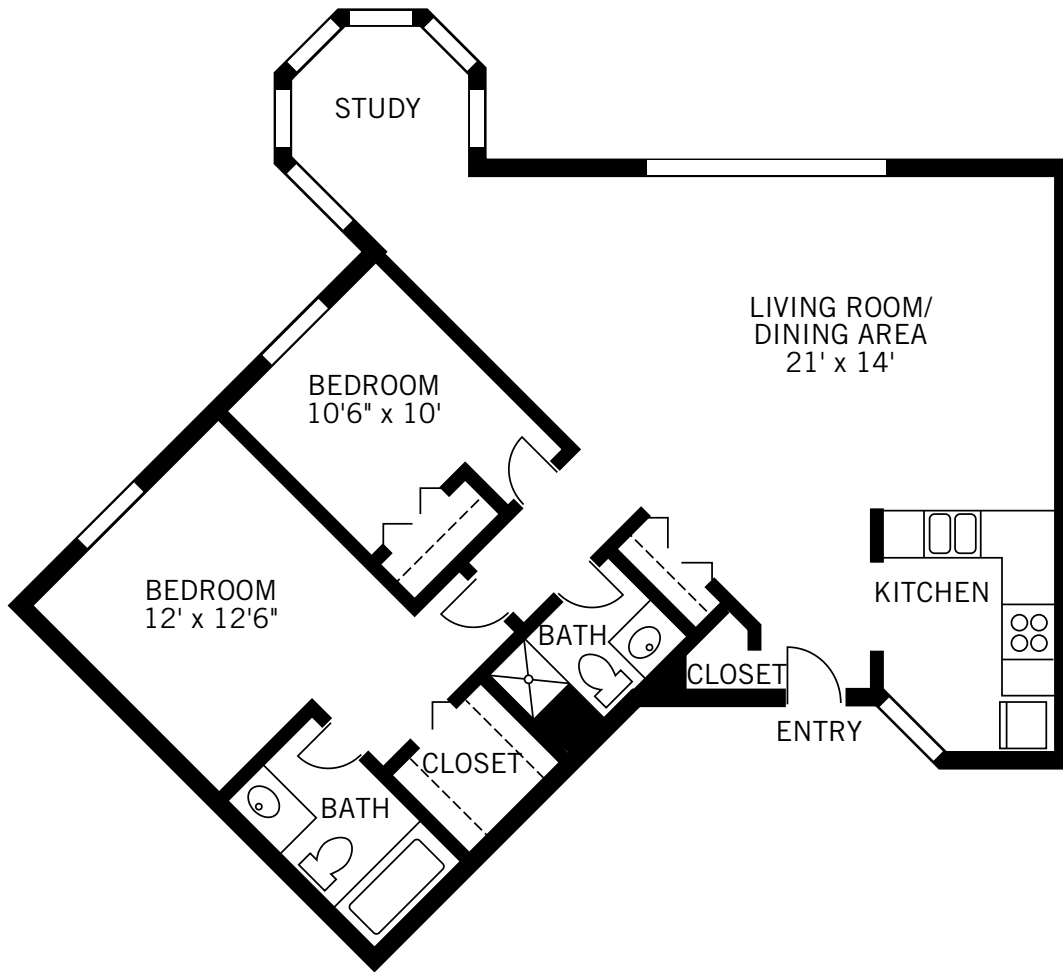

269-382-3546 | StoryPoint.com 🏠 & 🐾
StoryPoint Kalamazoo | 700 Bronson Way, Kalamazoo, MI 49009

STORYPOINT™
Senior Living

StoryPoint Kalamazoo

Assisted Living

The Arcadia
1 Bedroom / 1 Bath
689 - 712 Square Feet

Floor plans are not to scale and are shown for comparative purposes only.
Actual apartment floor plans may have minor variations.

269-382-3546 | StoryPoint.com 🏠 & 🐾
StoryPoint Kalamazoo | 1700 Bronson Way, Kalamazoo, MI 49009

STORYPOINT™
Senior Living

StoryPoint Kalamazoo

Assisted Living

The Henderson
2 Bedroom / 2 Bath
1,100 Square Feet

Floor plans are not to scale and are shown for comparative purposes only.
Actual apartment floor plans may have minor variations.

269-382-3546 | StoryPoint.com 🏠 & 🐾
StoryPoint Kalamazoo | 1700 Bronson Way, Kalamazoo, MI 49009

STORYPOINT™
Senior Living

StoryPoint Kalamazoo

Independent Living

The Vickers
Studio
423 - 444 Square Feet

Floor plans are not to scale and are shown for comparative purposes only.
Actual apartment floor plans may have minor variations.