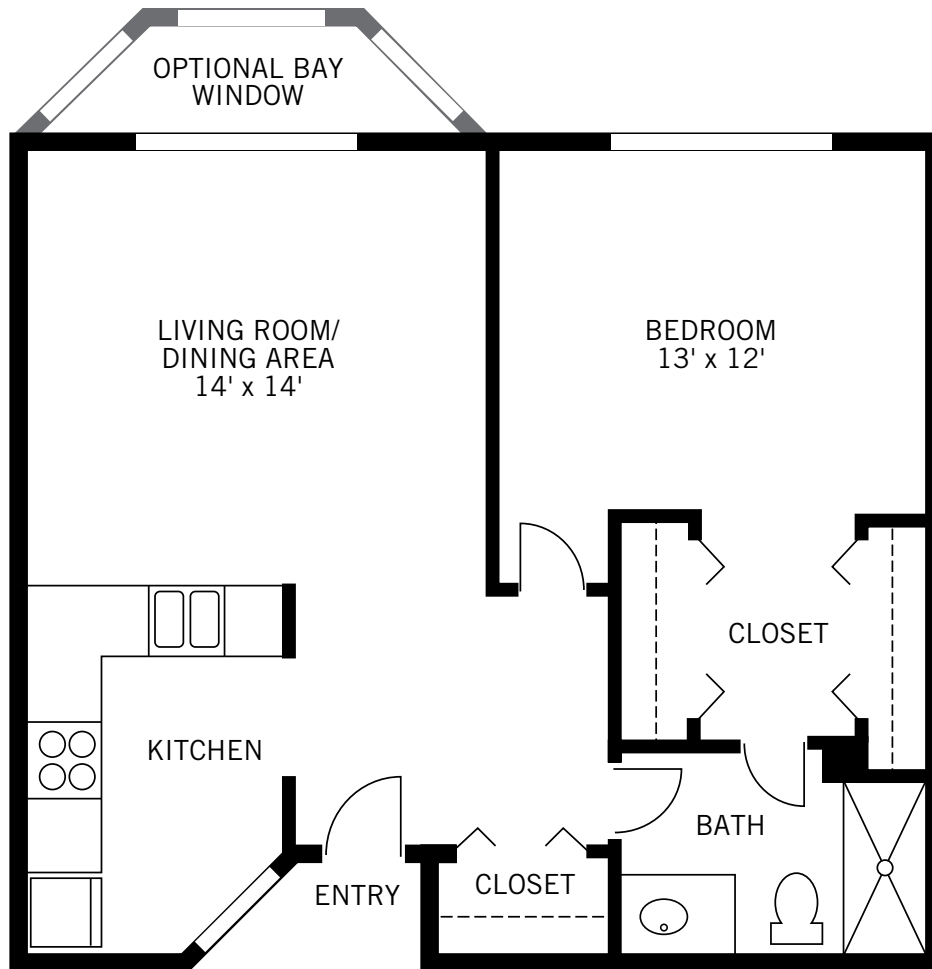

Floor plans are not to scale and are shown for comparative purposes only. Actual apartment floor plans may have minor variations.

269-382-3546 | StoryPoint.com 🏠 & 🐾
StoryPoint Kalamazoo | 700 Bronson Way, Kalamazoo, MI 49009

STORYPOINT™
Senior Living

StoryPoint Kalamazoo

Assisted Living

The Seibert
1 Bedroom / 1 Bath
594 - 626 Square Feet

Floor plans are not to scale and are shown for comparative purposes only.
Actual apartment floor plans may have minor variations.

269-382-3546 | StoryPoint.com 🏠 & 🐾
StoryPoint Kalamazoo | 700 Bronson Way, Kalamazoo, MI 49009

STORYPOINT™
Senior Living

StoryPoint Kalamazoo

Assisted Living

The Arcadia
1 Bedroom / 1 Bath
689 - 712 Square Feet

Floor plans are not to scale and are shown for comparative purposes only.
Actual apartment floor plans may have minor variations.

269-382-3546 | StoryPoint.com 🏠 & 🐾
StoryPoint Kalamazoo | 1700 Bronson Way, Kalamazoo, MI 49009