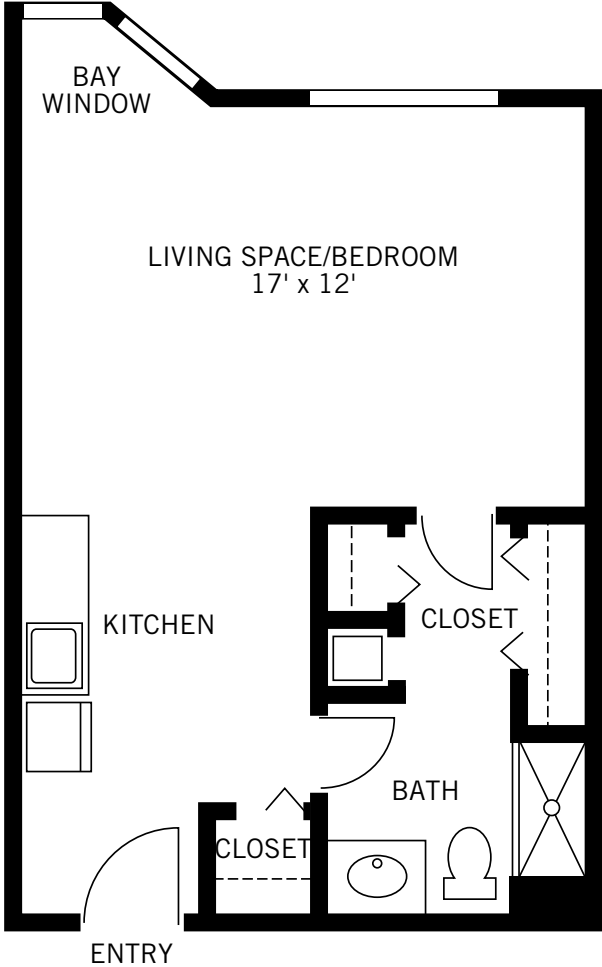

StoryPoint Kalamazoo

Assisted Living

The Kendall
Studio
200 Square Feet

Floor plans are not to scale and are shown for comparative purposes only.
Actual apartment floor plans may have minor variations.

269-382-3546 | StoryPoint.com 🏠 & 🐾
StoryPoint Kalamazoo | 1700 Bronson Way, Kalamazoo, MI 49009

STORYPOINT™
Senior Living

StoryPoint Kalamazoo

Assisted Living

The Sheldon
Studio
396 Square Feet

Floor plans are not to scale and are shown for comparative purposes only. Actual apartment floor plans may have minor variations.

269-382-3546 | StoryPoint.com 🏠 & 🐾
StoryPoint Kalamazoo | 700 Bronson Way, Kalamazoo, MI 49009

STORYPOINT™
Senior Living

StoryPoint Kalamazoo

Assisted Living

The Stuart
Studio
430 Square Feet

Floor plans are not to scale and are shown for comparative purposes only. Actual apartment floor plans may have minor variations.

269-382-3546 | StoryPoint.com 🏠 & 🐾
StoryPoint Kalamazoo | 1700 Bronson Way, Kalamazoo, MI 49009

STORYPOINT™
Senior Living

StoryPoint Kalamazoo

Assisted Living

The Willow
Studio
430 Square Feet

Floor plans are not to scale and are shown for comparative purposes only. Actual apartment floor plans may have minor variations.