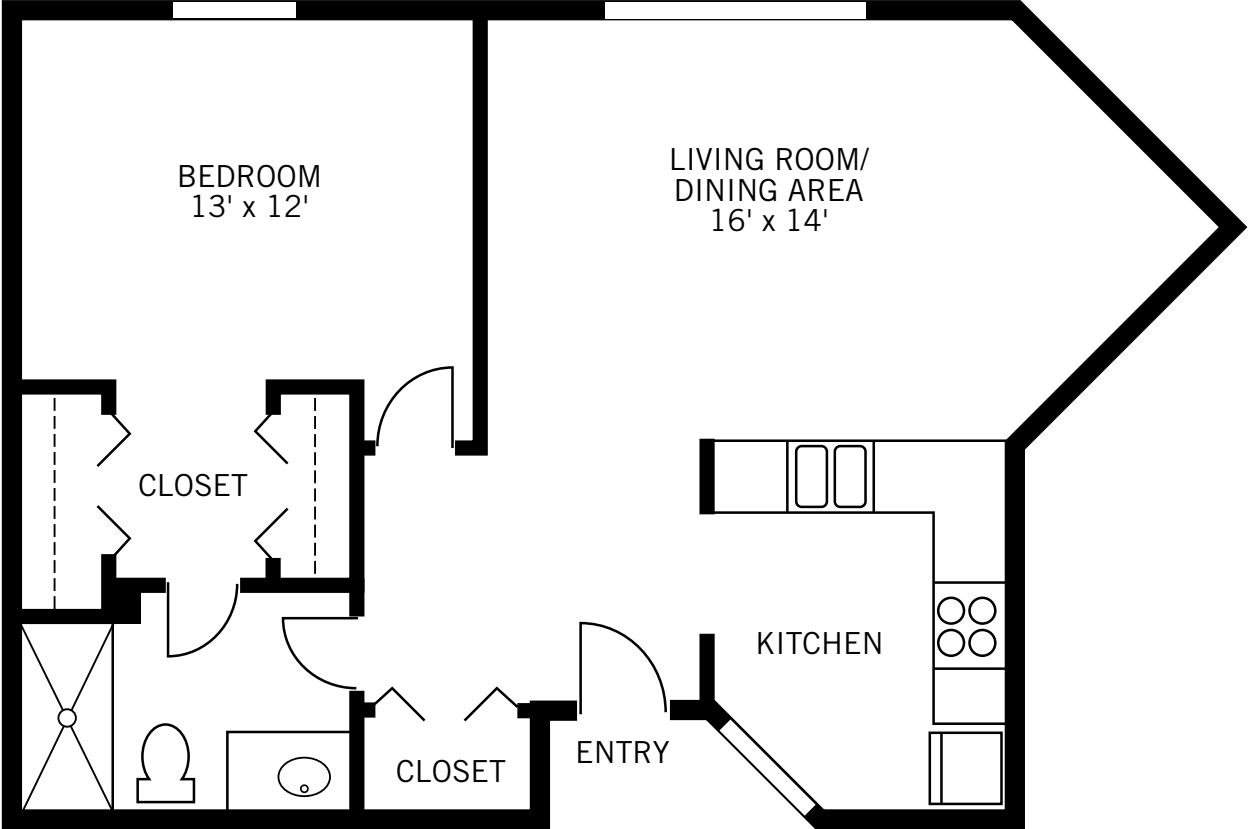

Floor plans are not to scale and are shown for comparative purposes only.
Actual apartment floor plans may have minor variations.

269-382-3546 | StoryPoint.com 🏠 & 🐾
StoryPoint Kalamazoo | 1700 Bronson Way, Kalamazoo, MI 49009

STORYPOINT™
Senior Living

StoryPoint Kalamazoo

Independent Living

The Coleman
1 Bedroom / 1 Bath
689 - 712 Square Feet

Floor plans are not to scale and are shown for comparative purposes only.
Actual apartment floor plans may have minor variations.

269-382-3546 | StoryPoint.com 🏠 & 🐾
StoryPoint Kalamazoo | 1700 Bronson Way, Kalamazoo, MI 49009

STORYPOINT™
Senior Living

StoryPoint Kalamazoo

Independent Living

The Harrison
1 Bedroom / 1 Bath
725 Square Feet

Floor plans are not to scale and are shown for comparative purposes only.
Actual apartment floor plans may have minor variations.

269-382-3546 | StoryPoint.com 🏠 & 🐾
StoryPoint Kalamazoo 1700 Bronson Way, Kalamazoo, MI 49009