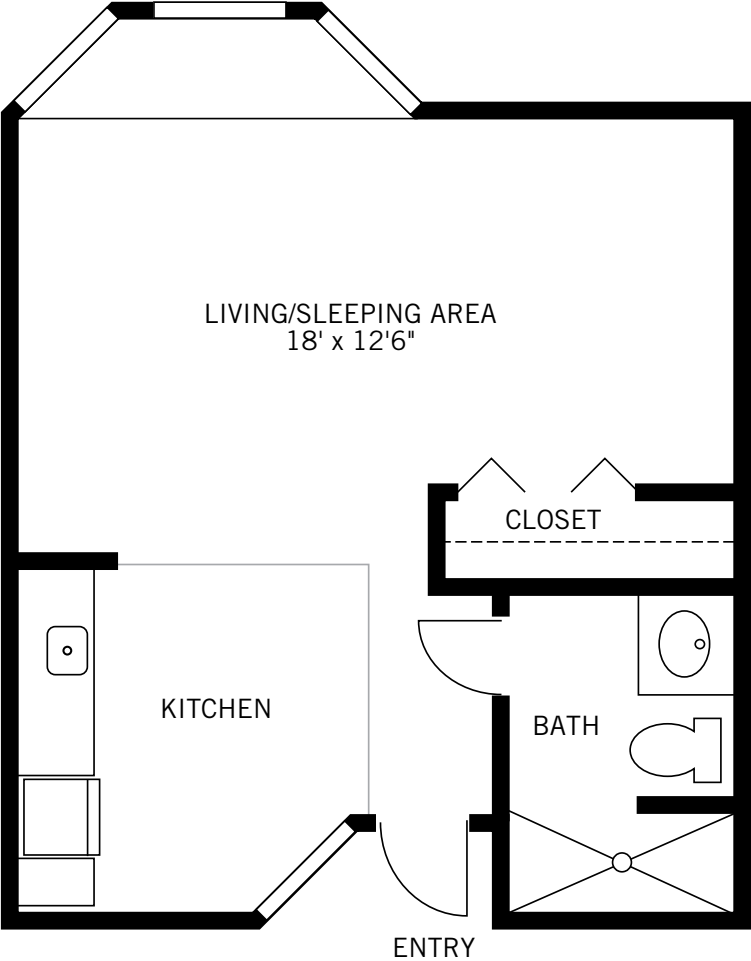

StoryPoint Kalamazoo

Assisted Living

The Kendall
Studio
200 Square Feet

Floor plans are not to scale and are shown for comparative purposes only.
Actual apartment floor plans may have minor variations.

269-382-3546 | StoryPoint.com 🏠 & 🐾
StoryPoint Kalamazoo | 1700 Bronson Way, Kalamazoo, MI 49009

STORYPOINT™
Senior Living

StoryPoint Kalamazoo

Assisted Living

The Sheldon
Studio
396 Square Feet

Floor plans are not to scale and are shown for comparative purposes only. Actual apartment floor plans may have minor variations.

269-382-3546 | StoryPoint.com 🏠 & 🐾
StoryPoint Kalamazoo | 700 Bronson Way, Kalamazoo, MI 49009

STORYPOINT™
Senior Living

StoryPoint Kalamazoo

Assisted Living

The Stuart
Studio
430 Square Feet

Floor plans are not to scale and are shown for comparative purposes only. Actual apartment floor plans may have minor variations.

269-382-3546 | StoryPoint.com 🏠 & 🐾
StoryPoint Kalamazoo | 1700 Bronson Way, Kalamazoo, MI 49009

STORYPOINT™
Senior Living

StoryPoint Kalamazoo

Assisted Living

The Willow
Studio
430 Square Feet

Floor plans are not to scale and are shown for comparative purposes only. Actual apartment floor plans may have minor variations.