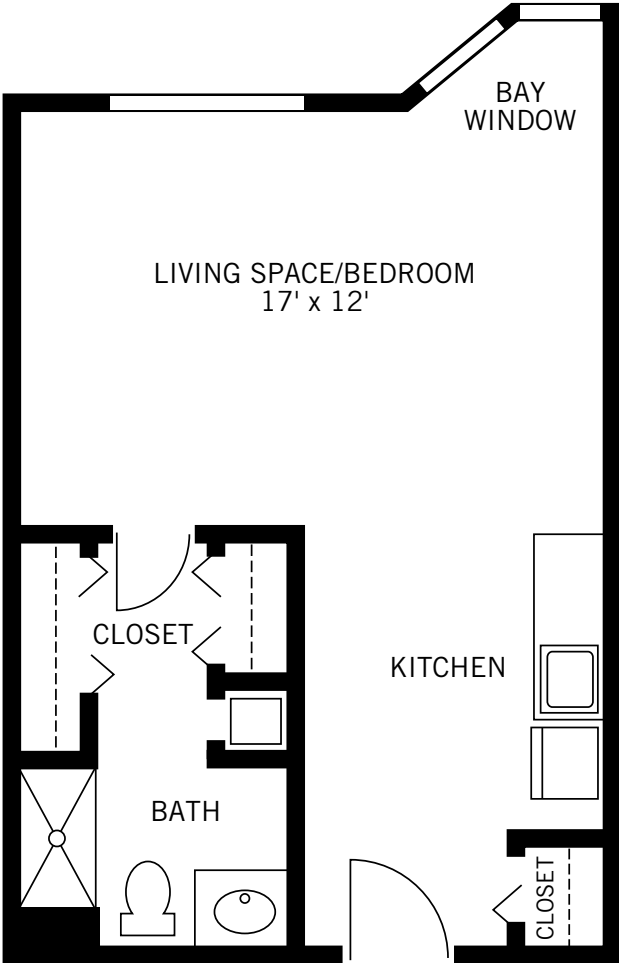

StoryPoint Kalamazoo

Assisted Living

The Kendall
Studio
200 Square Feet

Floor plans are not to scale and are shown for comparative purposes only.
Actual apartment floor plans may have minor variations.

269-382-3546 | StoryPoint.com 🏠 & 🐾
StoryPoint Kalamazoo | 1700 Bronson Way, Kalamazoo, MI 49009

STORYPOINT™
Senior Living

StoryPoint Kalamazoo

Assisted Living

The Sheldon
Studio
396 Square Feet

Floor plans are not to scale and are shown for comparative purposes only. Actual apartment floor plans may have minor variations.

269-382-3546 | StoryPoint.com 🏠 & 🐾
StoryPoint Kalamazoo | 700 Bronson Way, Kalamazoo, MI 49009

STORYPOINT™
Senior Living

StoryPoint Kalamazoo

Assisted Living

The Stuart
Studio
430 Square Feet

Floor plans are not to scale and are shown for comparative purposes only. Actual apartment floor plans may have minor variations.

269-382-3546 | StoryPoint.com 🏠 & 🐾
StoryPoint Kalamazoo | 1700 Bronson Way, Kalamazoo, MI 49009

STORYPOINT™
Senior Living

StoryPoint Kalamazoo

Assisted Living

The Willow
Studio
430 Square Feet

Floor plans are not to scale and are shown for comparative purposes only. Actual apartment floor plans may have minor variations.