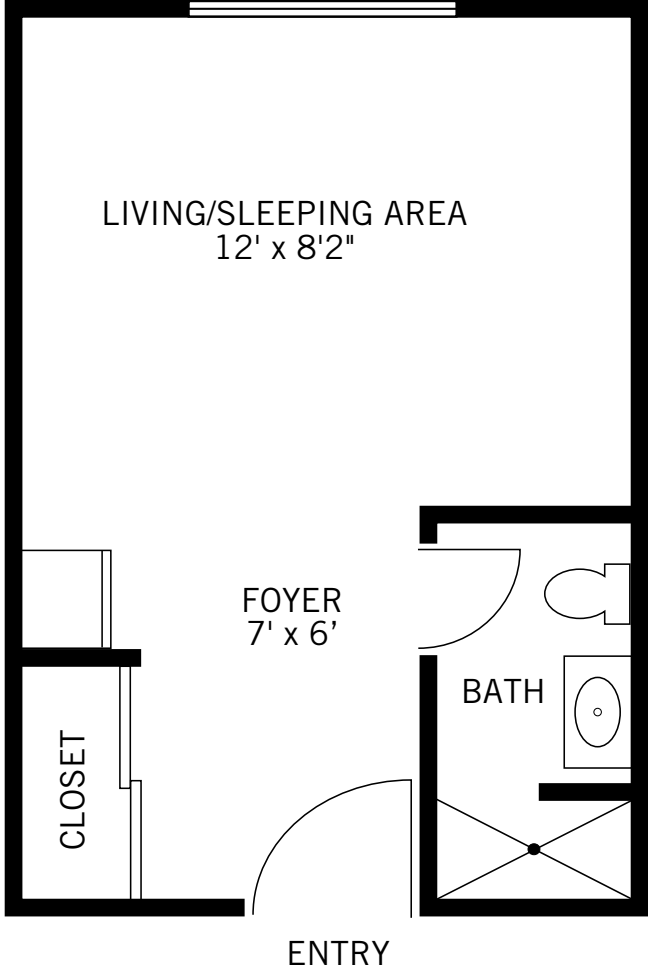

StoryPoint Kalamazoo

Assisted Living

The Kendall
Studio
200 Square Feet

Floor plans are not to scale and are shown for comparative purposes only.
Actual apartment floor plans may have minor variations.

269-382-3546 | StoryPoint.com 🏠 & 🐾
StoryPoint Kalamazoo | 1700 Bronson Way, Kalamazoo, MI 49009

STORYPOINT™
Senior Living

StoryPoint Kalamazoo

Assisted Living

The Sheldon
Studio
396 Square Feet

Floor plans are not to scale and are shown for comparative purposes only. Actual apartment floor plans may have minor variations.

269-382-3546 | StoryPoint.com 🏠 & 🐾
StoryPoint Kalamazoo | 700 Bronson Way, Kalamazoo, MI 49009

STORYPOINT™
Senior Living

StoryPoint Kalamazoo

Assisted Living

The Stuart
Studio
430 Square Feet

Floor plans are not to scale and are shown for comparative purposes only. Actual apartment floor plans may have minor variations.

269-382-3546 | StoryPoint.com 🏠 & 🐾
StoryPoint Kalamazoo | 1700 Bronson Way, Kalamazoo, MI 49009

STORYPOINT™
Senior Living

StoryPoint Kalamazoo

Assisted Living

The Willow
Studio
430 Square Feet

Floor plans are not to scale and are shown for comparative purposes only. Actual apartment floor plans may have minor variations.